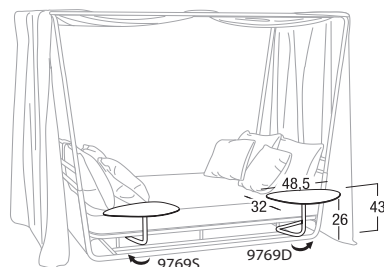

Article: 9769

Collection: Portofino

Design: Santiago Sevillano  
Product: Table dx - sx for Daybed  
Sizes: cm 48,5x32x43h (19"x12,6"x17"h)

## FEATURES

**Frame:** Aluminum with a joint in aisi 304 steel  
Polyester powder coating

**Finishing:** Terra

Net weight unit  3,5

Gross weight unit  5,5

Units per package 1

Package sizes  cm 55x50x35h

Package volume m<sup>3</sup> 0,10